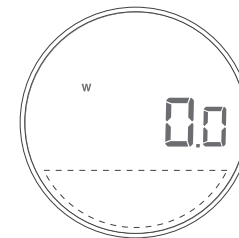

DIAL INTERFACE

[Rotate Dial] **toggles presets, switches modes, or adjusts preset weights**.

SWITCH MODES & ADJUST PRESET WEIGHTS

[Short Press] **adjusts preset weights**.

[Long Press] **changes modes**.

AUTO DOSING MODE

[Short Press] changes to **Ready** and can begin auto-tare and auto-dosing.

WEIGHING SCALE MODE

[Short Press] **tares weight**.